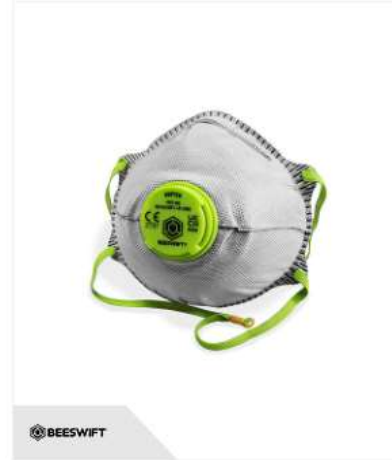

Face Masks

B-brand Bbp2cv Mesh Mask
Product Code: BBMMP2CVDN

P2 Vented Mesh Cup Mask
Product Code: BBMMP2VDN

P2 Valved Charcoal Mask
Product Code: BBP2CVN

P2 Mask
Product Code: BBP2N

P2 Valved Mask
Product Code: BBP2VN

P3 Vented Mesh Cup Mask
Product Code: BBMMP3VDN

Premium P3 Vented Mask
Product Code: BBP3VDN

Bbp3 Mask Valved
Product Code: BBP3VN